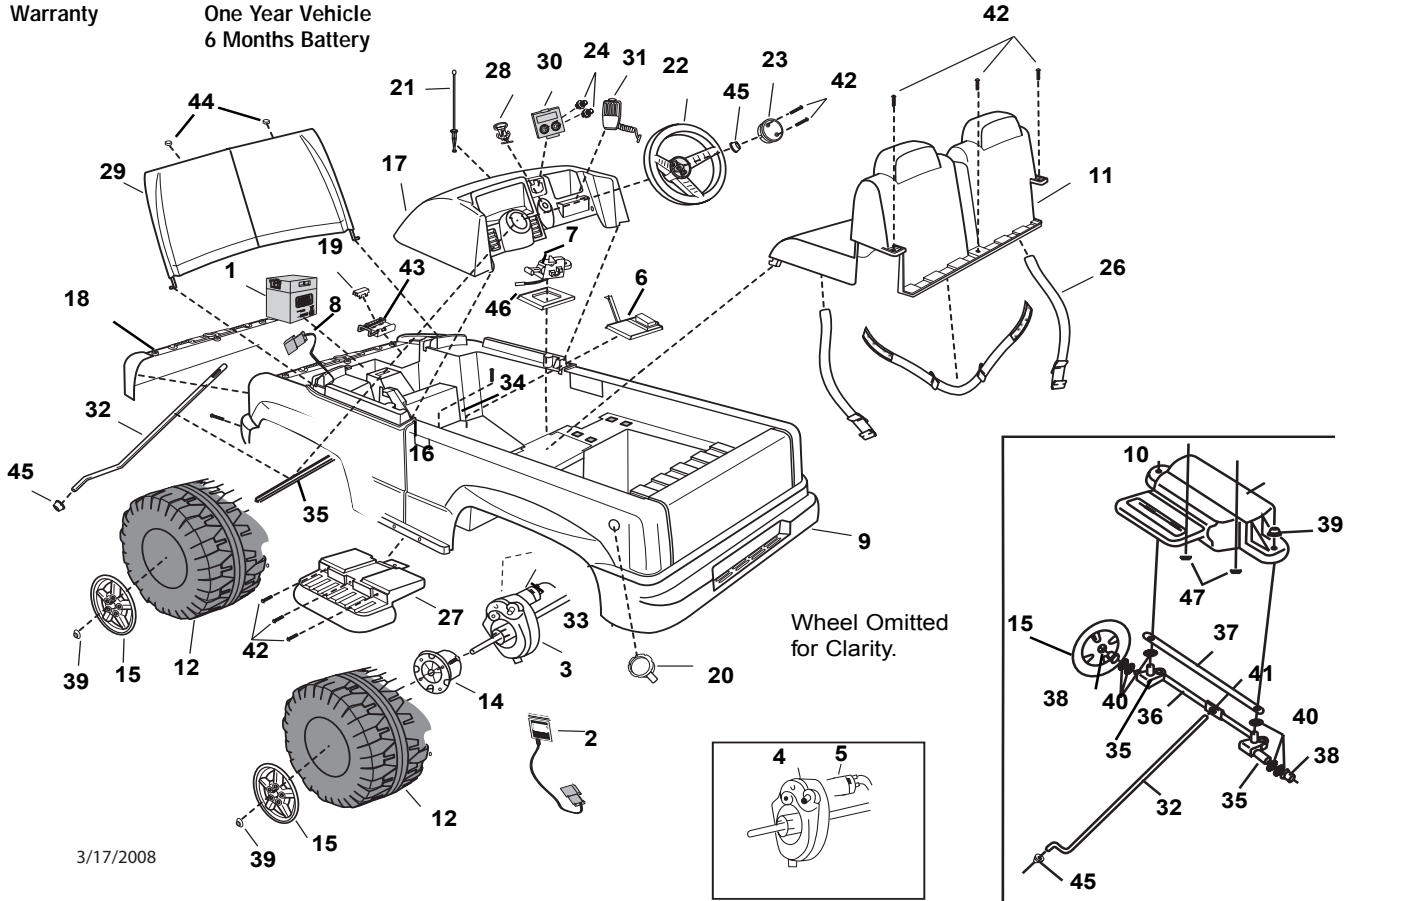

For B1476 made before 3/24/2003. This vehicle body is red.

Age Range: 3-7 Yrs.
Weight Limit: 130 Lbs.
Surfaces: Hard and Grass
Speed: 2.5 MPH Forward/Reverse
5.0 MPH Forward
Colors: Red
Intro: 7-2002
Suggested Retail:
Box Dimensions: 22x34x60
Warranty: One Year Vehicle
6 Months Battery

B1476-9993 Chevy Silverado Truck

Advanced Series
12 Volt

Item No.	Description	Part No.	Qty.	Item No.	Description	Part No.	Qty.	Item No.	Description	Part No.	Qty.
Working / Electrical Parts											
1	12V Battery	00801-0638	1	24	Dash Knob	74460-2199	2	Parts Not Shown			
2	12 Volt Charger	00801-0972	1	26	Seat Belt	74310-5339	1	Owner's Manual	B1476-0920	1	
3	#7 Motor GearBox Assy.	00968-2910	2	27	Side Step (Set)	B1476-2159	1	Large Parts Bag	B1476-9259	1	
4	#7 Gearbox	74310-9529	2	28	Key Housing	74765-9369	1	Hardware Bag	74310-9279A	1	
5	Motor w/Pinion	00968-2701	2	29	Hood Assembly	3800-6884	1	Decal Sheet	B1476-0300	1	
6	Footboard Assembly	B1476-9289	1	30	Knob Plate Bezel	75597-2529	1	Decal - Window	B1476-0320	1	
7	Shifter Assembly	74310-9239	1	31	Microphone	75597-9489	1	Footswitch	00801-0933	1	
8	Wiring Harness	74310-9799	1	Hardware / Metal Parts				Wire Clip	0801-0313	1	
Plastic / Other Parts											
9	Vehicle Body (NA)	74310-2109	1	32	Steering Column	74310-4239	1	Grill	B1476-2139	1	
10	Front Module	74460-2019	1	33	Rear Axle	74310-4519	1	Bumper screws N/A	00912-8007	2	
11	Seat	74310-2309	1	34	Channel cover	B1476-2279	1	Control switch	00801-0923	1	
12	Wheel	74460-2459	1	35	Front Axle	74440-4509	2				
14	Driver (10 Rib)	74460-2249	2	36	Steering Linkage	74440-9419A	1				
15	Hubcap	B1501-2579	4	37	Cross Bar	74460-4419	1				
16	PW Emblem	74460-9069	1	38	Bushing 7/16" (Axle)	74550-2689	2				
17	Cab	B1476-2129	1	39	.437 Cap Nut	0801-0226	6				
18	Bumper	B1476-2179	1	40	7/16" Washer	0801-0196	4				
19	Battery Retainer Cap	74310-2519	1	41	Nylock Nut	0801-0601	2				
20	Gas Cap	75597-2089	1	42	Screw 8 x 3/4"	0912-8001	12				
21	Antenna	B1476-2149	1	43	Battery Retainer Box Assy.	74020-9819	1				
22	Steering Wheel	74440-2379	1	44	T Lock Fastener	74310-2199	2				
23	Steering Wheel Cap	74550-2729	1	45	.354 cap nut	0801-0604	2				
				46	Shifter cover plate	74310-2239	1				
				47.	Front Module Screws N/A	0801-0258	2				

N/A = Not Available

Items in **bold & underlined** print are only to be ordered by a service center.