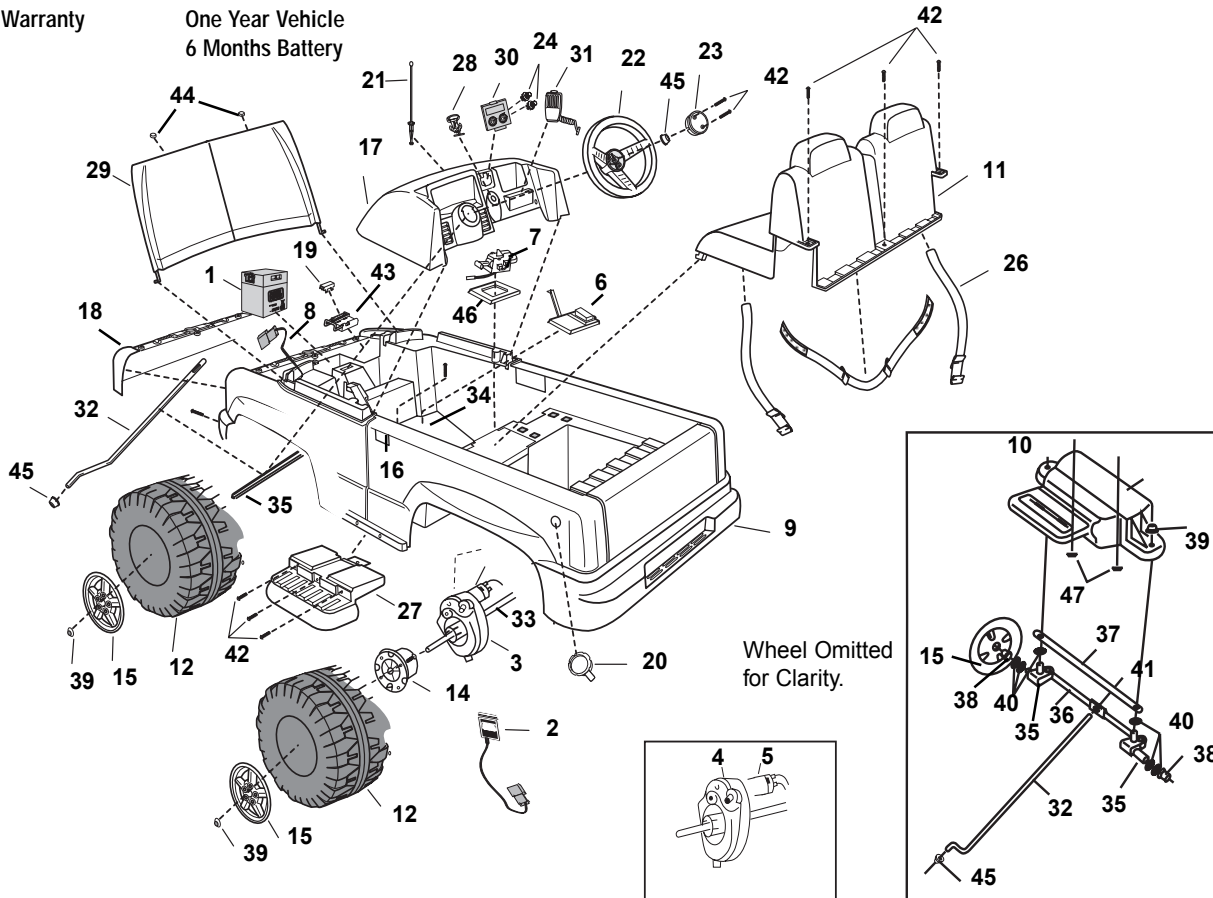

For B1476 made after 3/24/2003. This vehicle body is **black**.

Age Range: 3-7 Yrs.
Weight Limit: 130 Lbs.
Surfaces: Hard and Grass
Speed: 2.5 MPH Forward/Reverse
5.0 MPH Forward
Colors: Black
Intro:
Suggested Retail:
Box Dimensions: 22x34x60
Warranty: One Year Vehicle
6 Months Battery

B1476-9997 Chevy Silverado Truck

Advanced Series
12 Volt

Item No.	Description	Part No.	Qty.	Item No.	Description	Part No.	Qty.	Item No.	Description	Part No.	Qty.
Working / Electrical Parts											
1	12V Battery	00801-0638	1	22	Steering Wheel	74440-2379	1	45	.354 cap nut	0801-0604	2
2	12 Volt Charger	00801-0972	1	23	Steering Wheel Cap	74550-2729	1	46	Shifter cover plate	74310-2239	1
3	#7 Motor GearBox Assy.	00968-2910	2	24	Dash Knob	74460-2199	2	47	Front Module Screws N/A	0801-0258	2
4	#7 Gearbox	74310-9529	2	26	Seat Belt Set	74310-5339	1	Parts Not Shown			
5	Motor w/Pinion	00968-2701	2	27	Side Step (Set)	B1476-2159	1	Owner's Manual	B1476-0922	1	
6	Footboard Assembly	B1476-9289	1	28	Key Housing	74765-9369	1	Large Parts Bag 2003	B1476-9249	1	
7	Shifter Assembly	74310-9239	1	29	Hood Assembly, Black	3800-7196	1	Hardware Bag	74310-9279A	1	
8	Wiring Harness	74310-9799	1	30	Knob Plate Bezel	75597-2529	1	Decal Sheet	B1476-0350	1	
Plastic / Other Parts				Hardware / Metal Parts							
9	Vehicle Body (NA)	74310-2109	1	32	Steering Column	74310-4239	1	Decal - Window	B1476-0320	1	
10	Front Module	74460-2019	1	33	Rear Axle	74310-4519	1	Footswitch	00801-0933	1	
11	Seat, Silver	B1476-2209	1	34	Channel cover, Black	B1476-2379	1	Wire Clip	0801-0313	1	
12	Wheel	74460-2459	1	35	Front Axle	74440-4509	2	Grill	B1476-2139	1	
14	Driver (10 Rib)	74460-2249	2	36	Steering Linkage	74440-9419A	1	Decal - Window	B1476-0320	1	
15	Hubcap	B1501-2579	4	37	Cross Bar	74460-4419	1	Control switch	00801-0923	1	
16	PW Emblem	74460-9069	1	38	Bushing 7/16" (Axle)	74550-2689	2	Front Bumper Screws N/A	0912-8007	2	
17	Cab, Black	3800-7195	1	39	.437 Cap Nut	0801-0226	6	(Order Hardware Bag)			
18	Bumper, Black	B1476-2679	1	40	7/16" Washer	0801-0196	4	Updated 3/17/08			
19	Battery Retainer Cap	74310-2519	1	41	Nylock Nut	0801-0601	2				
20	Gas Cap	75597-2089	1	42	Screw 8 x 3/4"	0912-8001	12				
21	Antenna	B1476-2149	1	43	Battery Retainer Box Assy.	74020-9819	1				
				44	T Lock Fastener	74310-2199	2				

N/A = Not Available

Items in bold & underlined print are only to be ordered by a service center.